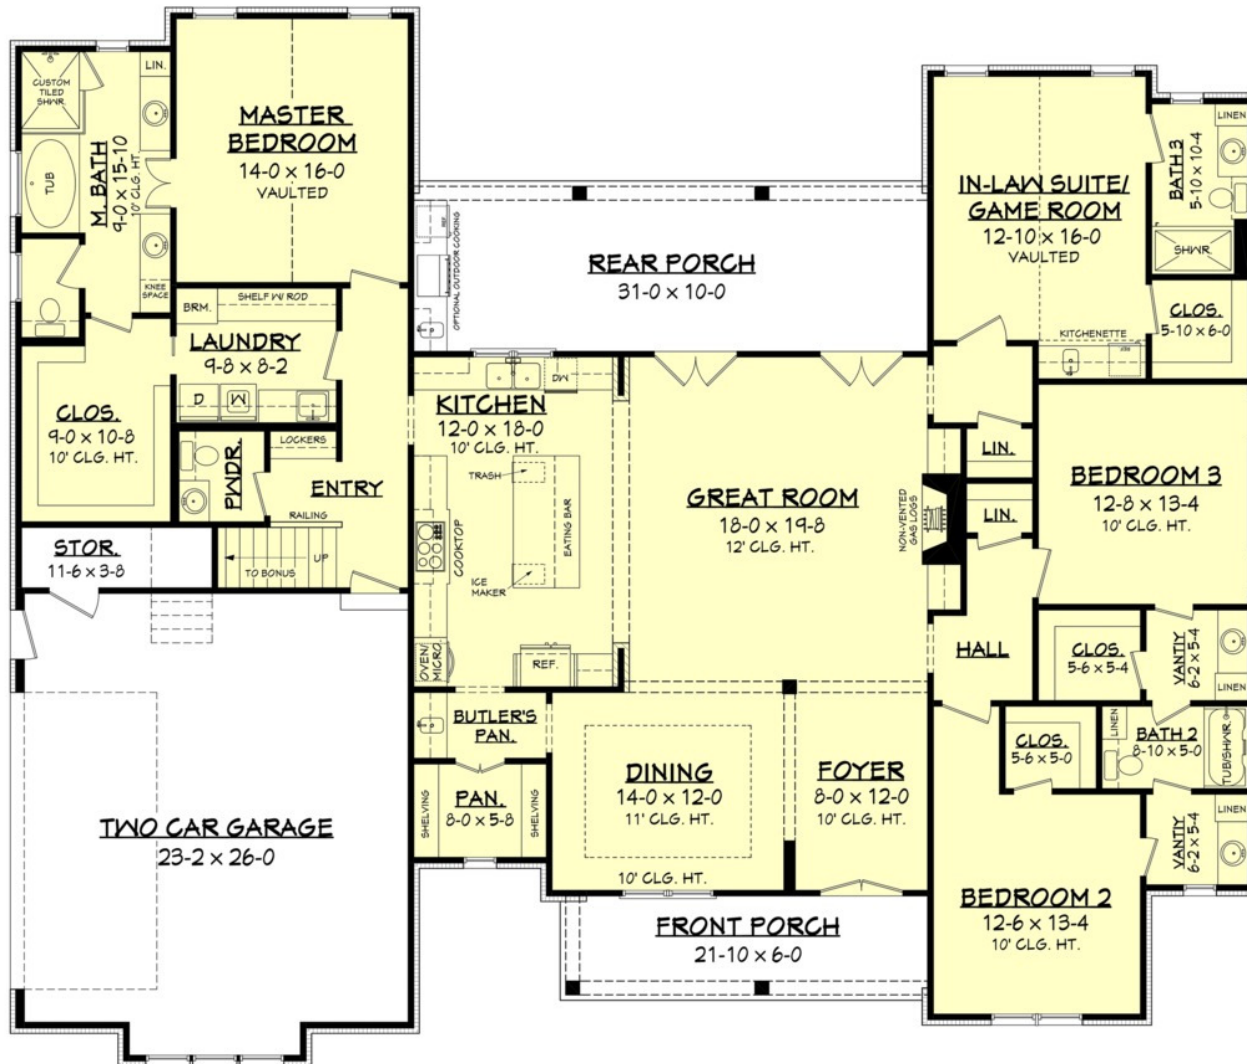

LANCASTER

SQ FT 2,875 BEDS 4 BATHS 3 ½ STORIES 1 2 Car Garage

OPTIONAL BONUS ROOM

SLAB BASE PRICE: \$640,000

PRICES SUBJECT TO CHANGE WITHOUT NOTICE AND AT BUILDERS DISCRETION

LANCASTER

SQ FT 2,875 BEDS 4 BATHS 3 ½ STORIES 1 2 Car Garage

OPTIONAL BONUS ROOM

SLAB BASE PRICE: \$640,000

PRICES SUBJECT TO CHANGE WITHOUT NOTICE AND AT BUILDERS DISCRETION

LANCASTER

SQ FT 2,875 BEDS 4 BATHS 3 1/2 STORIES 1 2 Car Garage

OPTIONAL BONUS ROOM

SLAB BASE PRICE: \$640,000

PRICES SUBJECT TO CHANGE WITHOUT NOTICE AND AT BUILDERS DISCRETION

LANCASTER

SQ FT 2,875 BEDS 4 BATHS 3 1/2 STORIES 1 2 Car Garage

OPTIONAL BONUS ROOM

SLAB BASE PRICE: \$640,000

PRICES SUBJECT TO CHANGE WITHOUT NOTICE AND AT BUILDERS DISCRETION