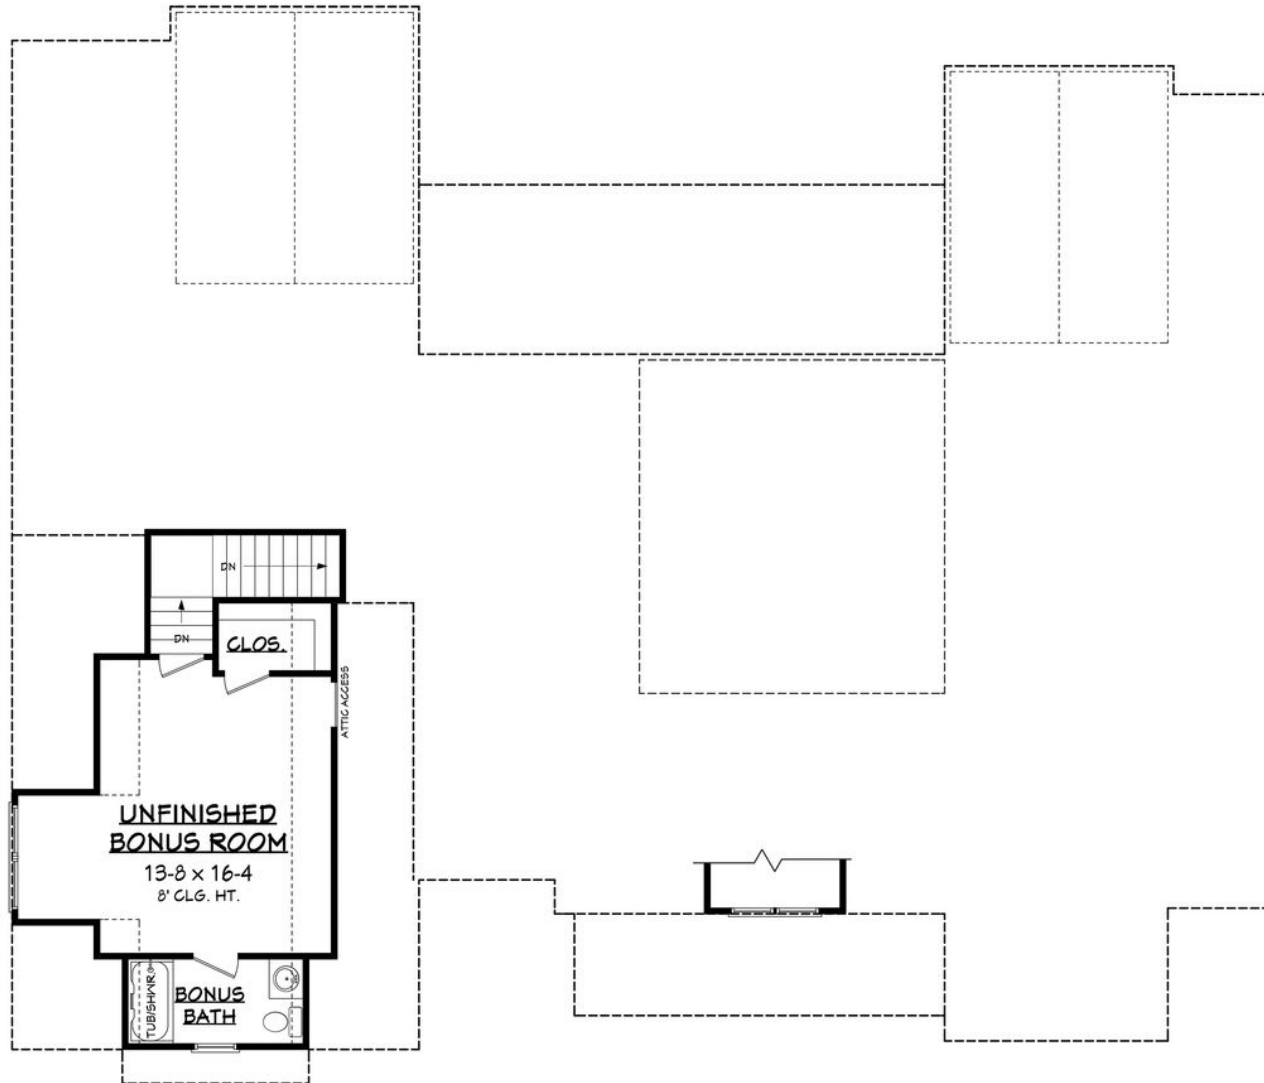

LANCASTER

SQ FT 2,875 BEDS 4 BATHS 3 ½ STORIES 1 2 Car Garage

OPTIONAL BONUS ROOM

SLAB BASE PRICE: \$640,000

PRICES SUBJECT TO CHANGE WITHOUT NOTICE AND AT BUILDERS DISCRETION

LANCASTER

SQ FT 2,875 BEDS 4 BATHS 3 ½ STORIES 1 2 Car Garage

OPTIONAL BONUS ROOM

SLAB BASE PRICE: \$640,000

PRICES SUBJECT TO CHANGE WITHOUT NOTICE AND AT BUILDERS DISCRETION

LANCASTER

SQ FT 2,875 BEDS 4 BATHS 3 1/2 STORIES 1 2 Car Garage

OPTIONAL BONUS ROOM

SLAB BASE PRICE: \$640,000

PRICES SUBJECT TO CHANGE WITHOUT NOTICE AND AT BUILDERS DISCRETION

LANCASTER

SQ FT 2,875 BEDS 4 BATHS 3 1/2 STORIES 1 2 Car Garage

OPTIONAL BONUS ROOM

SLAB BASE PRICE: \$640,000

PRICES SUBJECT TO CHANGE WITHOUT NOTICE AND AT BUILDERS DISCRETION