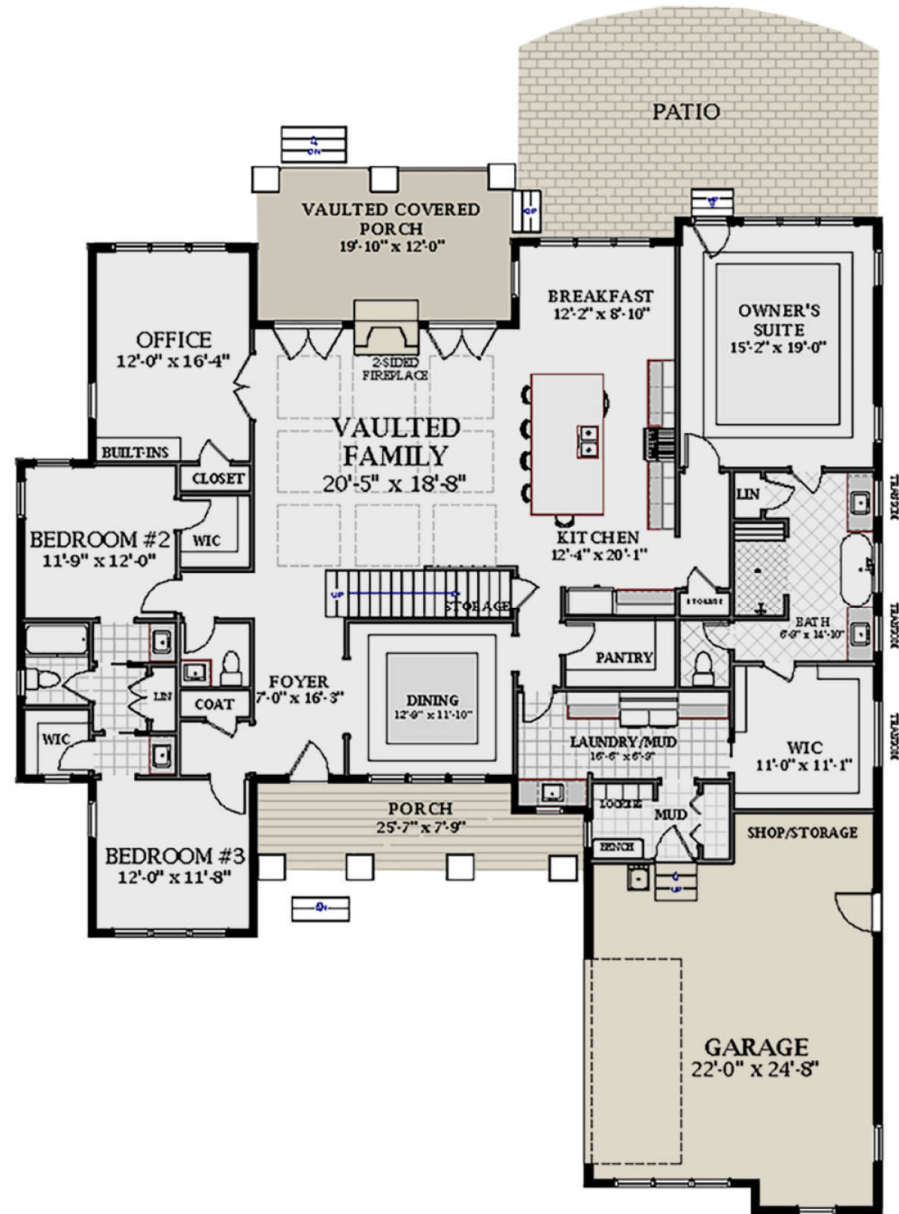

# BROOKSVILLE

SQ FT 3,390    BEDS 4    BATHS 3    Half Bath 1    STORIES 2    2 Car Garage

SLAB BASE PRICE: \$759,000

EXCLUSIVE IMAGE © America's Best House Plans.

PRICES SUBJECT TO CHANGE WITHOUT NOTICE AND AT BUILDERS DISCRETION

# BROOKSVILLE

SQFT 3,390    BEDS 4    BATHS 3    Half Bath 1    STORIES 2    2 Car Garage  
SLAB BASE PRICE: \$759,000

PRICES SUBJECT TO CHANGE WITHOUT NOTICE AND AT BUILDERS DISCRETION

# BROOKSVILLE

SQ FT 3,390    BEDS 4    BATHS 3    Half Bath 1    STORIES 2    2 Car Garage

SLAB BASE PRICE: \$759,000

PRICES SUBJECT TO CHANGE WITHOUT NOTICE AND AT BUILDERS DISCRETION