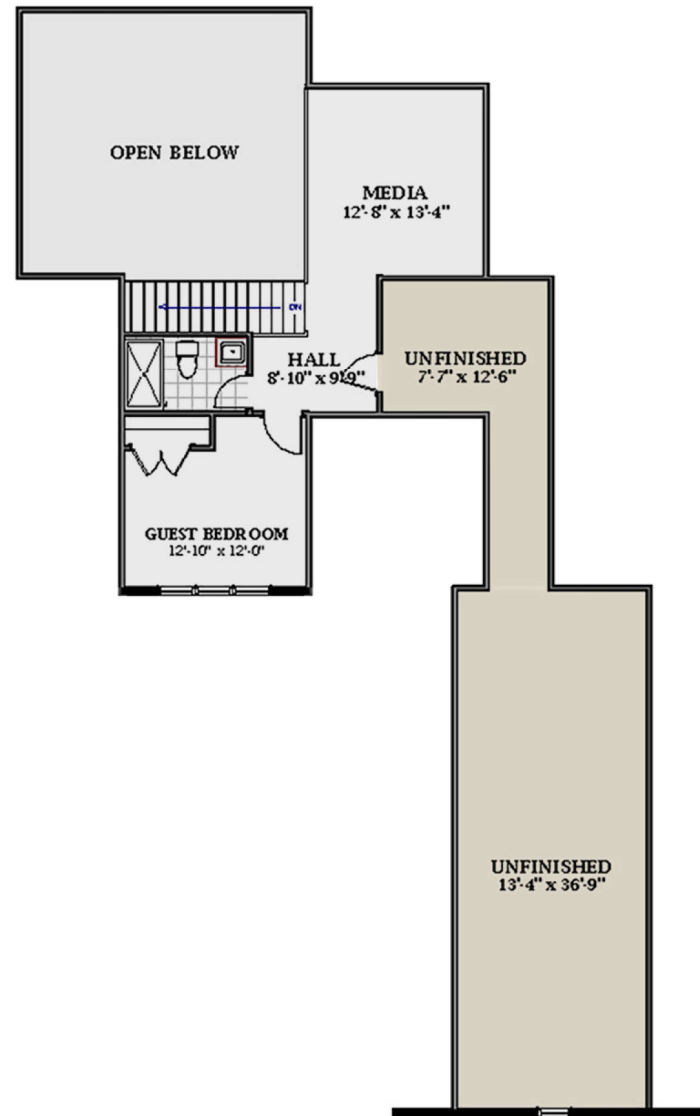

# BROOKSVILLE

SQ FT 3,390    BEDS 4    BATHS 3    Half Bath 1    STORIES 2    2 Car Garage

SLAB BASE PRICE: \$759,000

EXCLUSIVE IMAGE © America's Best House Plans.

PRICES SUBJECT TO CHANGE WITHOUT NOTICE AND AT BUILDERS DISCRETION

# BROOKSVILLE

SQFT 3,390    BEDS 4    BATHS 3    Half Bath 1    STORIES 2    2 Car Garage  
SLAB BASE PRICE: \$759,000

PRICES SUBJECT TO CHANGE WITHOUT NOTICE AND AT BUILDERS DISCRETION

# BROOKSVILLE

SQ FT 3,390    BEDS 4    BATHS 3    Half Bath 1    STORIES 2    2 Car Garage

SLAB BASE PRICE: \$759,000

PRICES SUBJECT TO CHANGE WITHOUT NOTICE AND AT BUILDERS DISCRETION