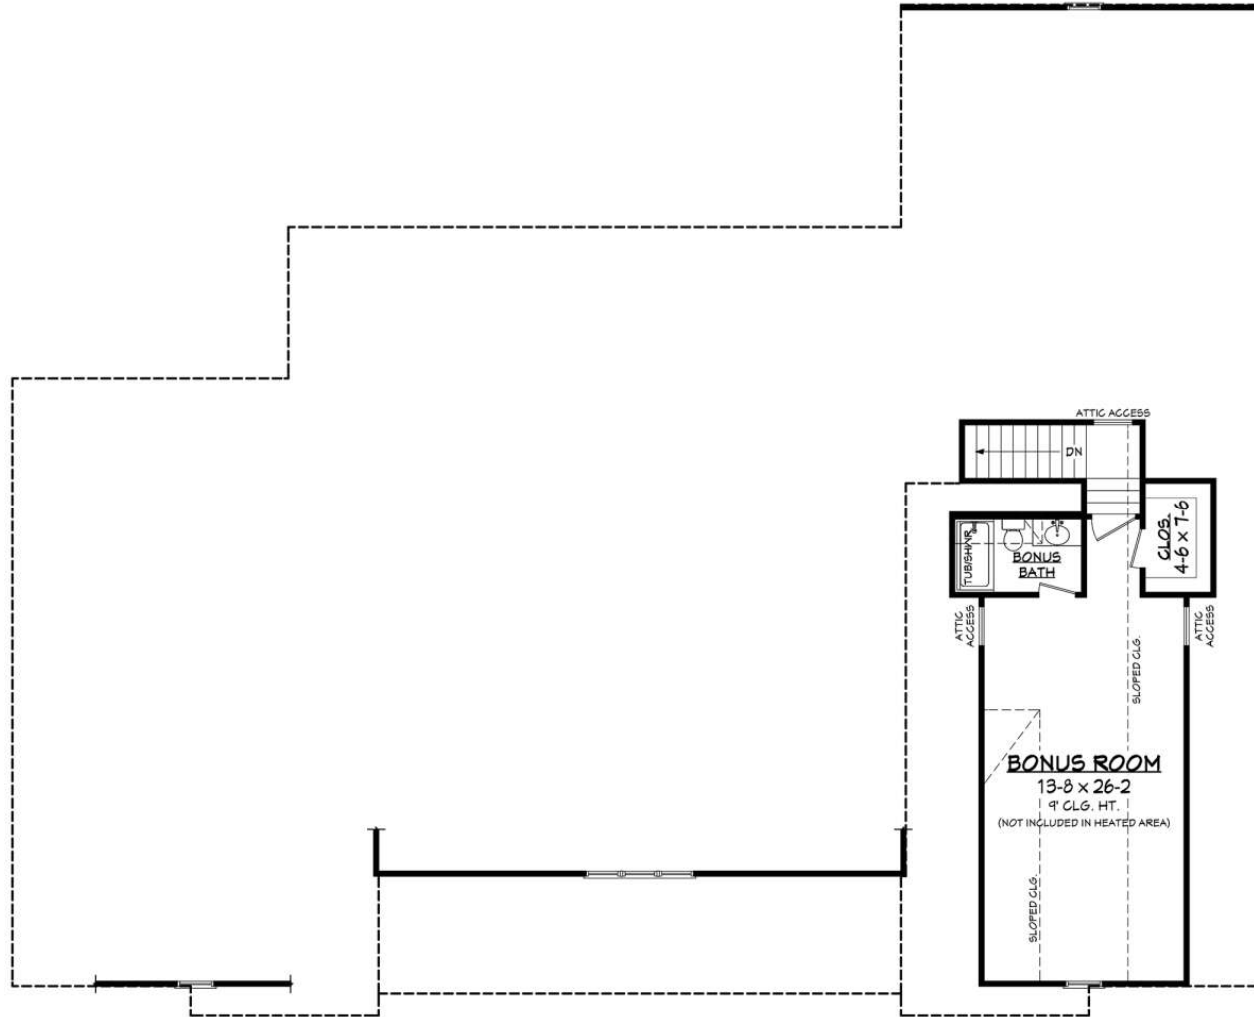

ASHLAND

SQFT 3,086 BEDS 4 BATHS 3 Half Bath 1 STORIES 1 3 Car Garage

OPTIONAL BONUS ROOM –

SLAB BASE PRICE: \$714,000

PRICES SUBJECT TO CHANGE WITHOUT NOTICE AND AT BUILDERS DISCRETION

ASHLAND

SQ FT 3,086 BEDS 4 BATHS 3 Half Bath 1 STORIES 1 3 Car Garage

OPTIONAL BONUS ROOM -

SLAB BASE PRICE: \$714,000

PRICES SUBJECT TO CHANGE WITHOUT NOTICE AND AT BUILDERS DISCRETION

ASHLAND

SQ FT 3,086 BEDS 4 BATHS 3 Half Bath 1 STORIES 1 3 Car Garage

OPTIONAL BONUS ROOM -

SLAB BASE PRICE: \$714,000

PRICES SUBJECT TO CHANGE WITHOUT NOTICE AND AT BUILDERS DISCRETION