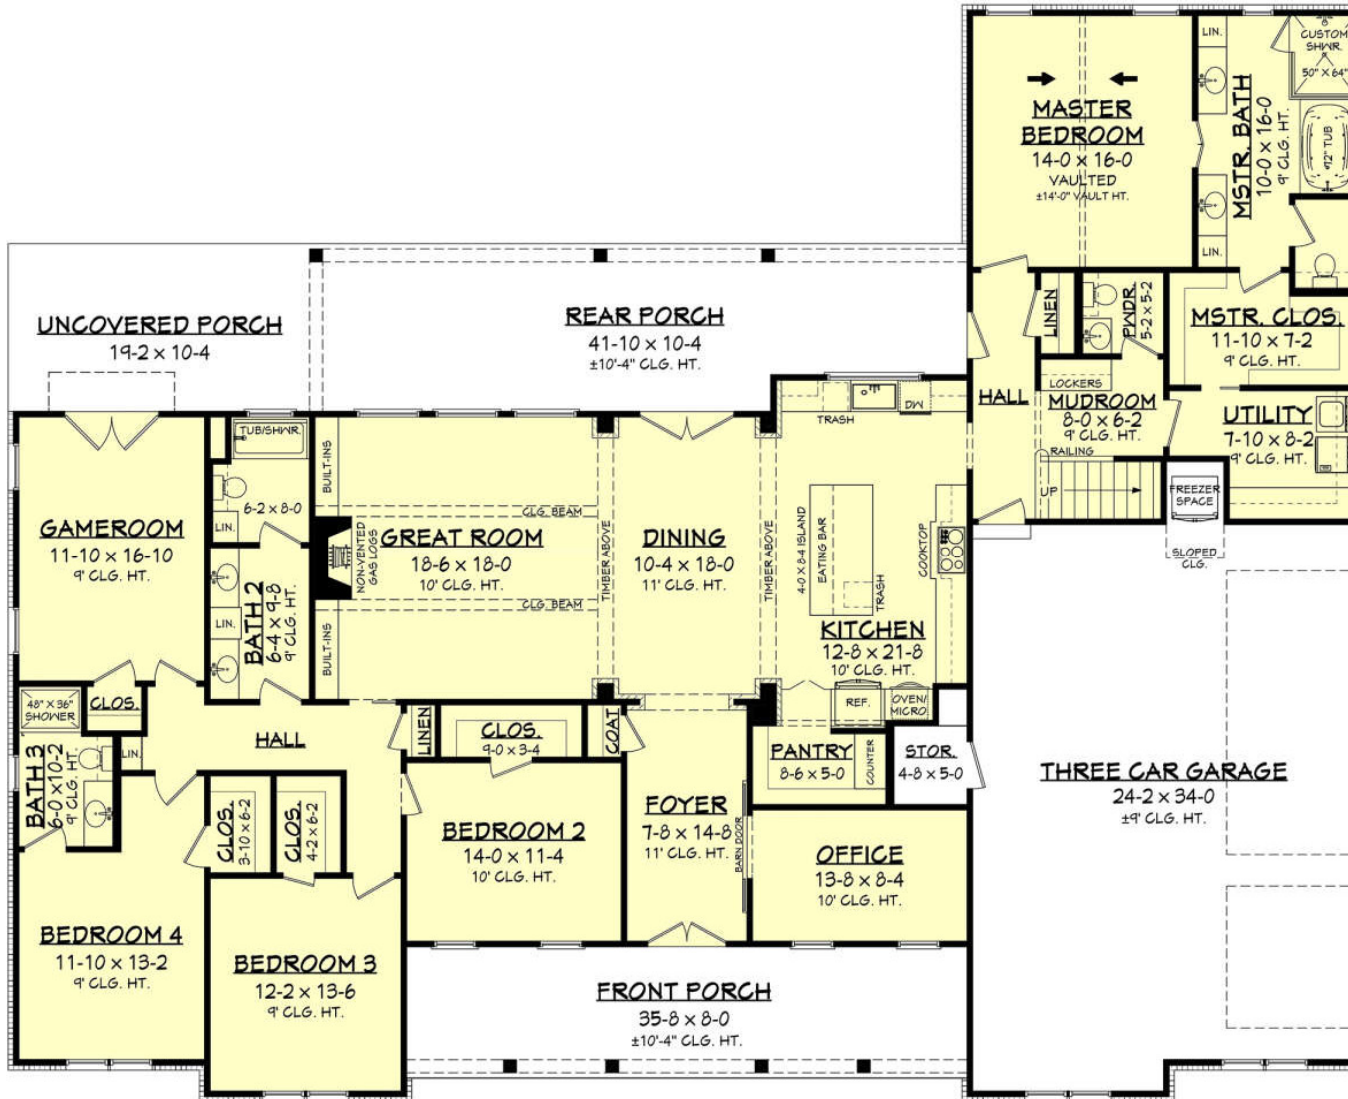

ASHLAND

SQFT 3,086 BEDS 4 BATHS 3 Half Bath 1 STORIES 1 3 Car Garage

OPTIONAL BONUS ROOM –

SLAB BASE PRICE: \$714,000

PRICES SUBJECT TO CHANGE WITHOUT NOTICE AND AT BUILDERS DISCRETION

ASHLAND

SQ FT 3,086 BEDS 4 BATHS 3 Half Bath 1 STORIES 1 3 Car Garage

OPTIONAL BONUS ROOM -

SLAB BASE PRICE: \$714,000

PRICES SUBJECT TO CHANGE WITHOUT NOTICE AND AT BUILDERS DISCRETION

ASHLAND

SQ FT 3,086 BEDS 4 BATHS 3 Half Bath 1 STORIES 1 3 Car Garage

OPTIONAL BONUS ROOM -

SLAB BASE PRICE: \$714,000

PRICES SUBJECT TO CHANGE WITHOUT NOTICE AND AT BUILDERS DISCRETION