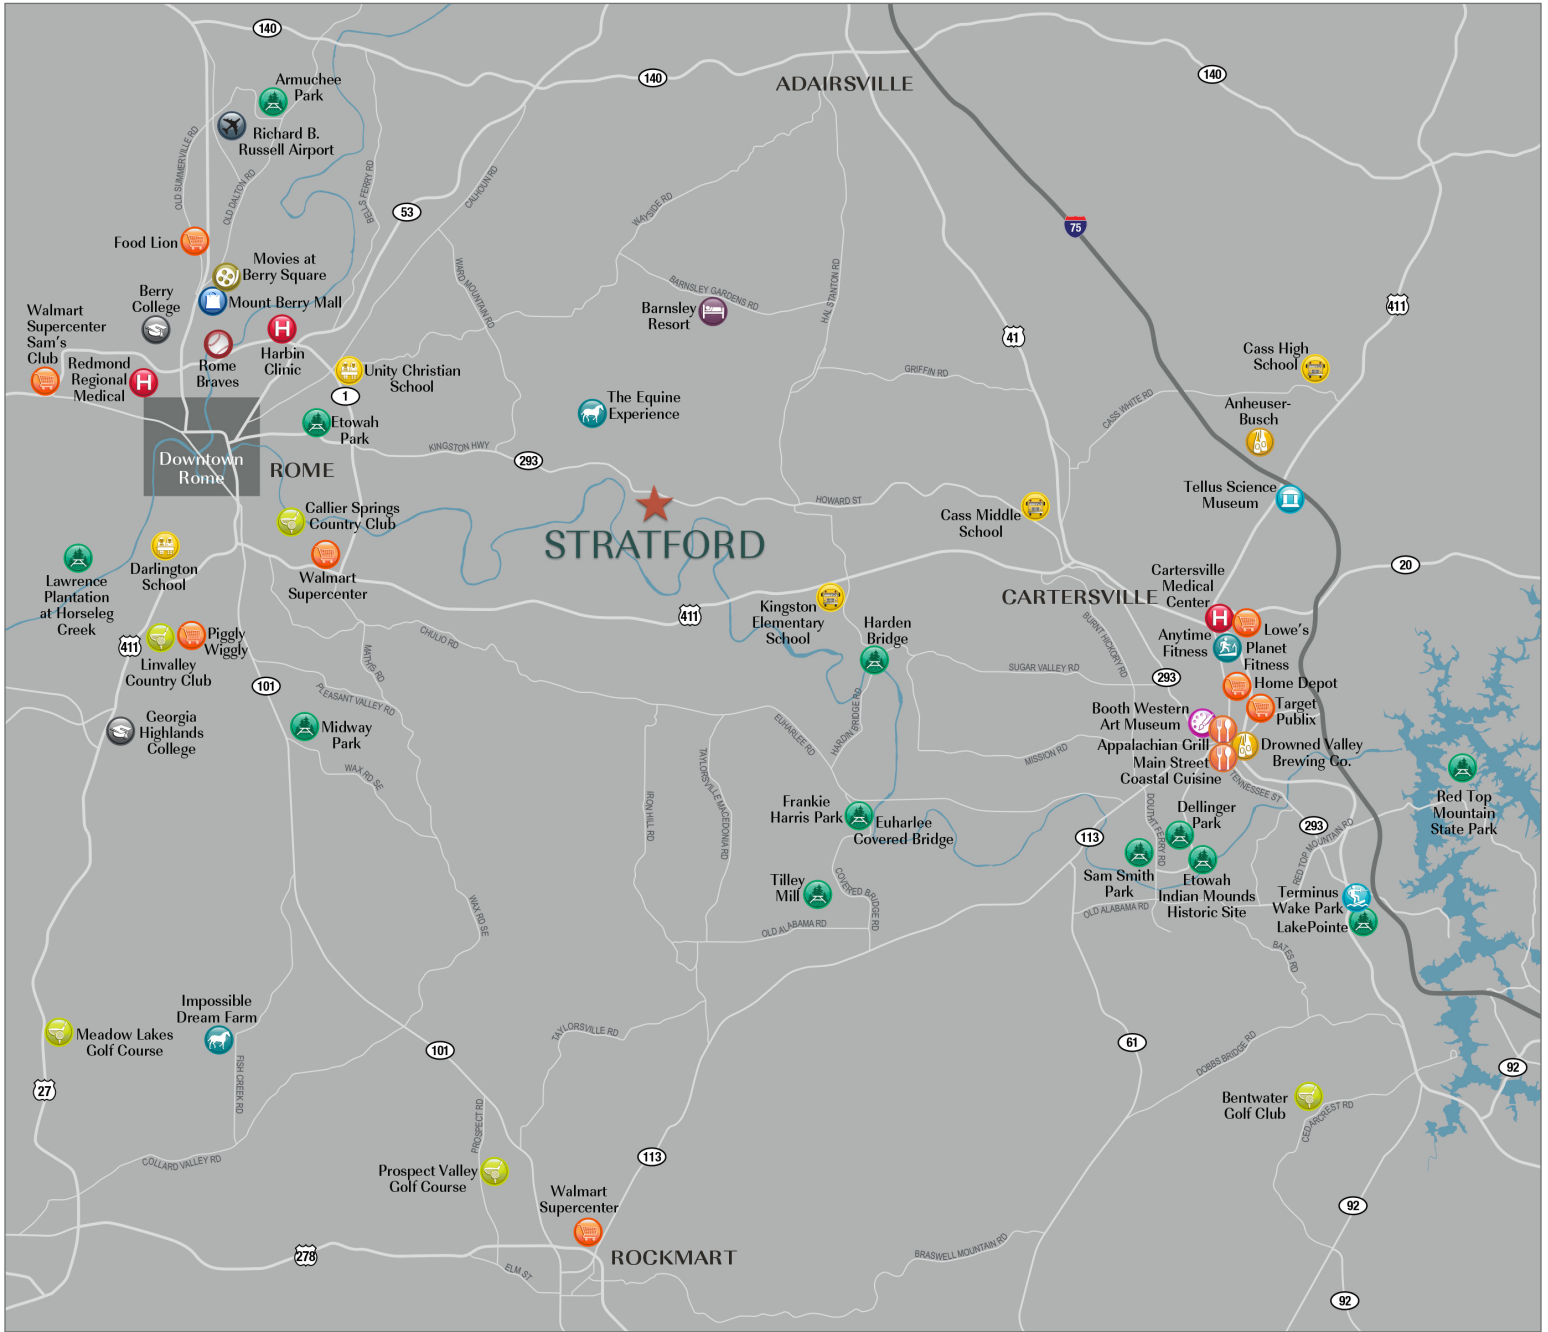

# STRATFORD

Explore The Area

770-685-7112 | [TreetopResidential.com](http://TreetopResidential.com)

Information is believed accurate, but not warranted. Locations are approximate.

770-685-7112 | [TreetopResidential.com](http://TreetopResidential.com)

Information is believed accurate, but not warranted. Locations are approximate.