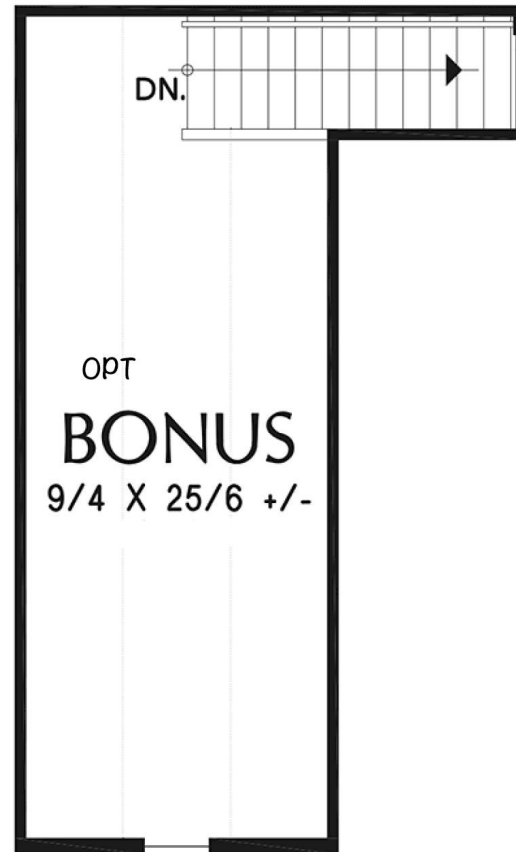

BATHS 2

STORIES 1

2 Car Garage

PRICES SUBJECT TO CHANGE WITHOUT NOTICE AND AT BUILDERS DISCRETION

MONTICELLO

SQ_FT 1,878 BEDS 3 BATHS 2 STORIES 1 2 Car Garage
Optional Bonus Room

PRICES SUBJECT TO CHANGE WITHOUT NOTICE AND AT BUILDERS DISCRETION