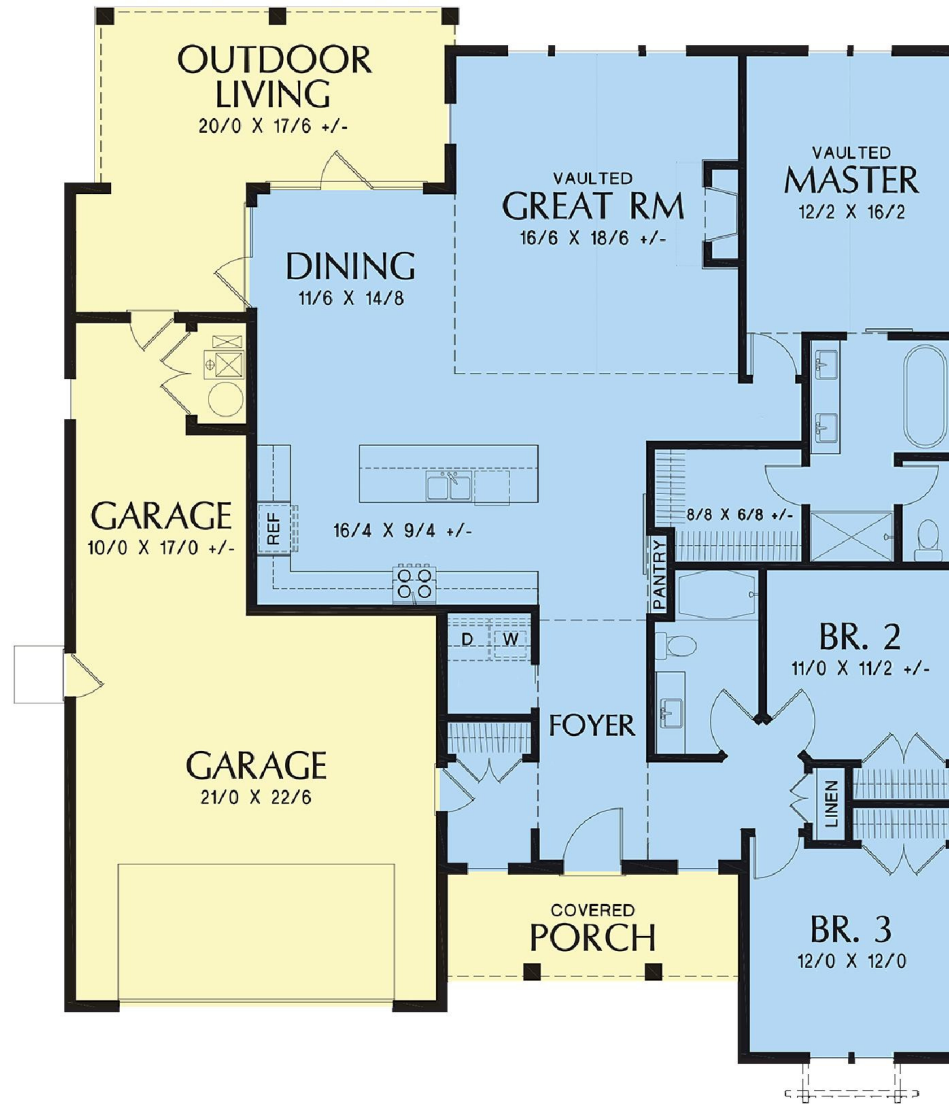

MONTICELLO

SQ_FT 1,878 BEDS 3 BATHS 2 STORIES 1 2 Car Garage

*OPTIONAL METAL ROOF AND BOARD/BATTEN SIDING SHOWN

PRICES SUBJECT TO CHANGE WITHOUT NOTICE AND AT BUILDERS DISCRETION

MONTICELLO

SQ_FT 1,878

BEDS 3

BATHS 2

STORIES 1

2 Car Garage

PRICES SUBJECT TO CHANGE WITHOUT NOTICE AND AT BUILDERS DISCRETION

MONTICELLO

SQ_FT 1,878 BEDS 3 BATHS 2 STORIES 1 2 Car Garage
Optional Bonus Room

PRICES SUBJECT TO CHANGE WITHOUT NOTICE AND AT BUILDERS DISCRETION