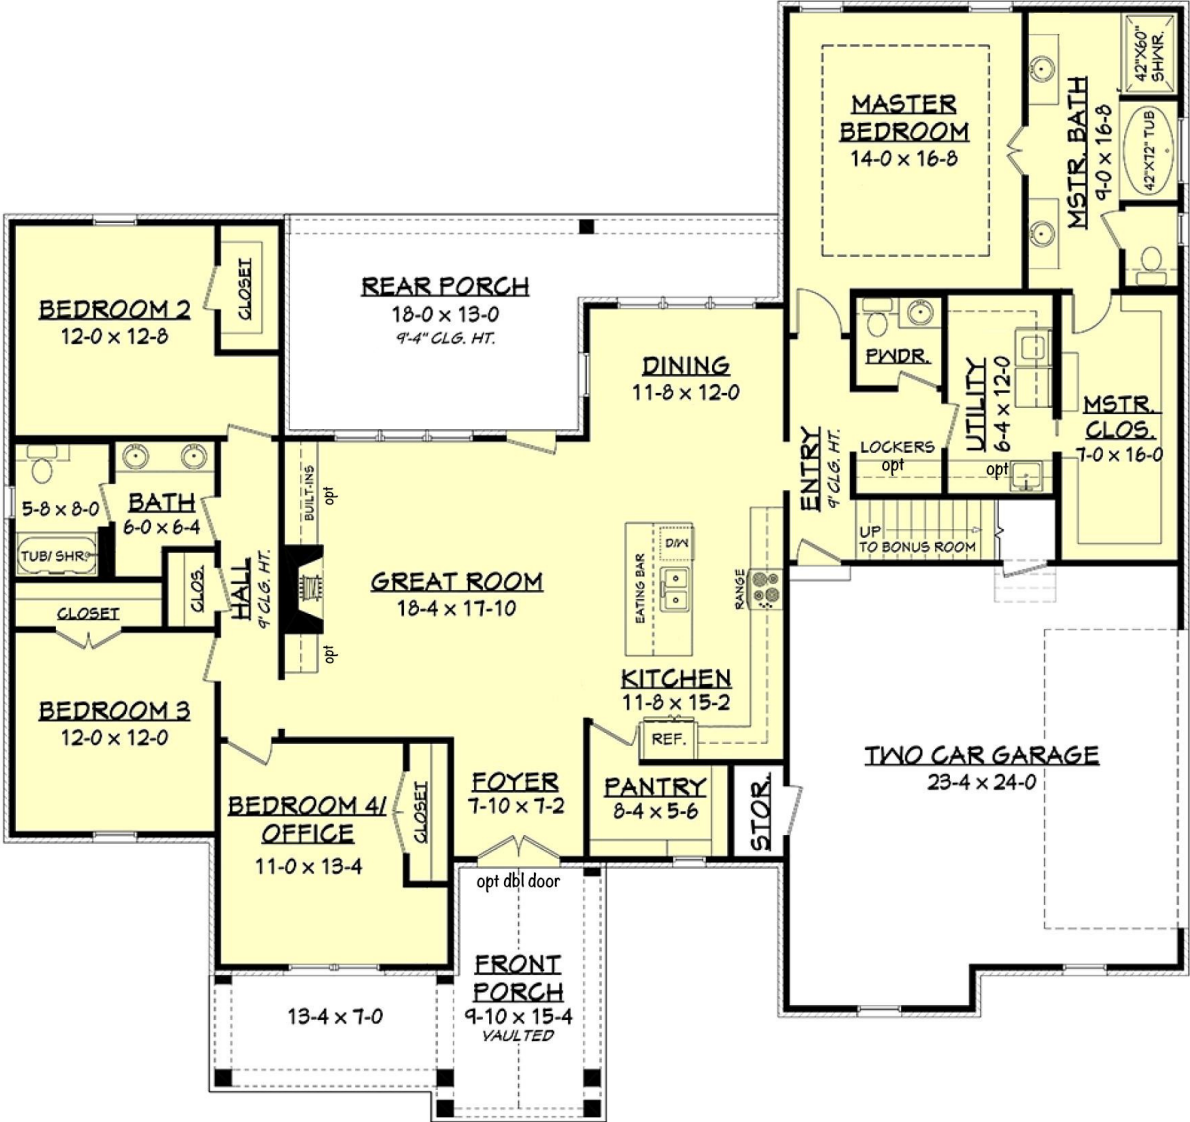

LEXINGTON

SQ_FT 2,373 BEDS 4 BATHS 2 Half Bath 1 STORIES 1 2 Car Garage

*OPTIONAL BRICK SHOWN (BOARD AND BATTEN FRONT STANDARD)

PRICES SUBJECT TO CHANGE WITHOUT NOTICE AND AT BUILDERS DISCRETION

LEXINGTON

SQ_FT 2,373 BEDS 4 BATHS 2 Half Bath 1 STORIES 1 2 Car Garage

PRICES SUBJECT TO CHANGE WITHOUT NOTICE AND AT BUILDERS DISCRETION

LEXINGTON

SQ FT 2,373 BEDS 4 BATHS 2 Half Bath 1 STORIES 1 2 Car Garage
Optional Bonus & Bath