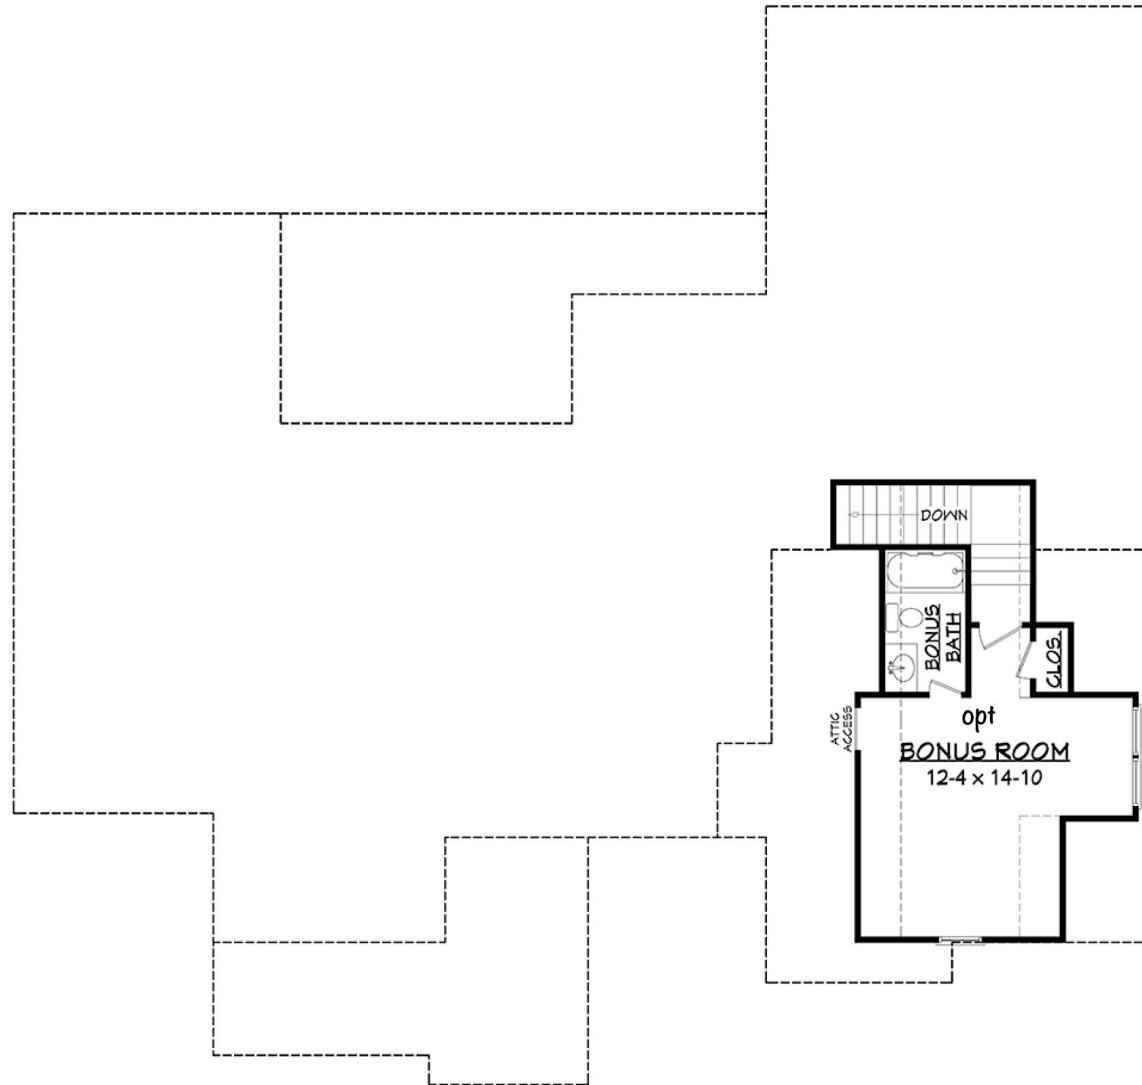

LEXINGTON

SQ_FT 2,373 BEDS 4 BATHS 2 Half Bath 1 STORIES 1 2 Car Garage

*OPTIONAL BRICK SHOWN (BOARD AND BATTEN FRONT STANDARD)

PRICES SUBJECT TO CHANGE WITHOUT NOTICE AND AT BUILDERS DISCRETION

LEXINGTON

SQ_FT 2,373 BEDS 4 BATHS 2 Half Bath 1 STORIES 1 2 Car Garage

PRICES SUBJECT TO CHANGE WITHOUT NOTICE AND AT BUILDERS DISCRETION

LEXINGTON

SQ FT 2,373 BEDS 4 BATHS 2 Half Bath 1 STORIES 1 2 Car Garage
Optional Bonus & Bath