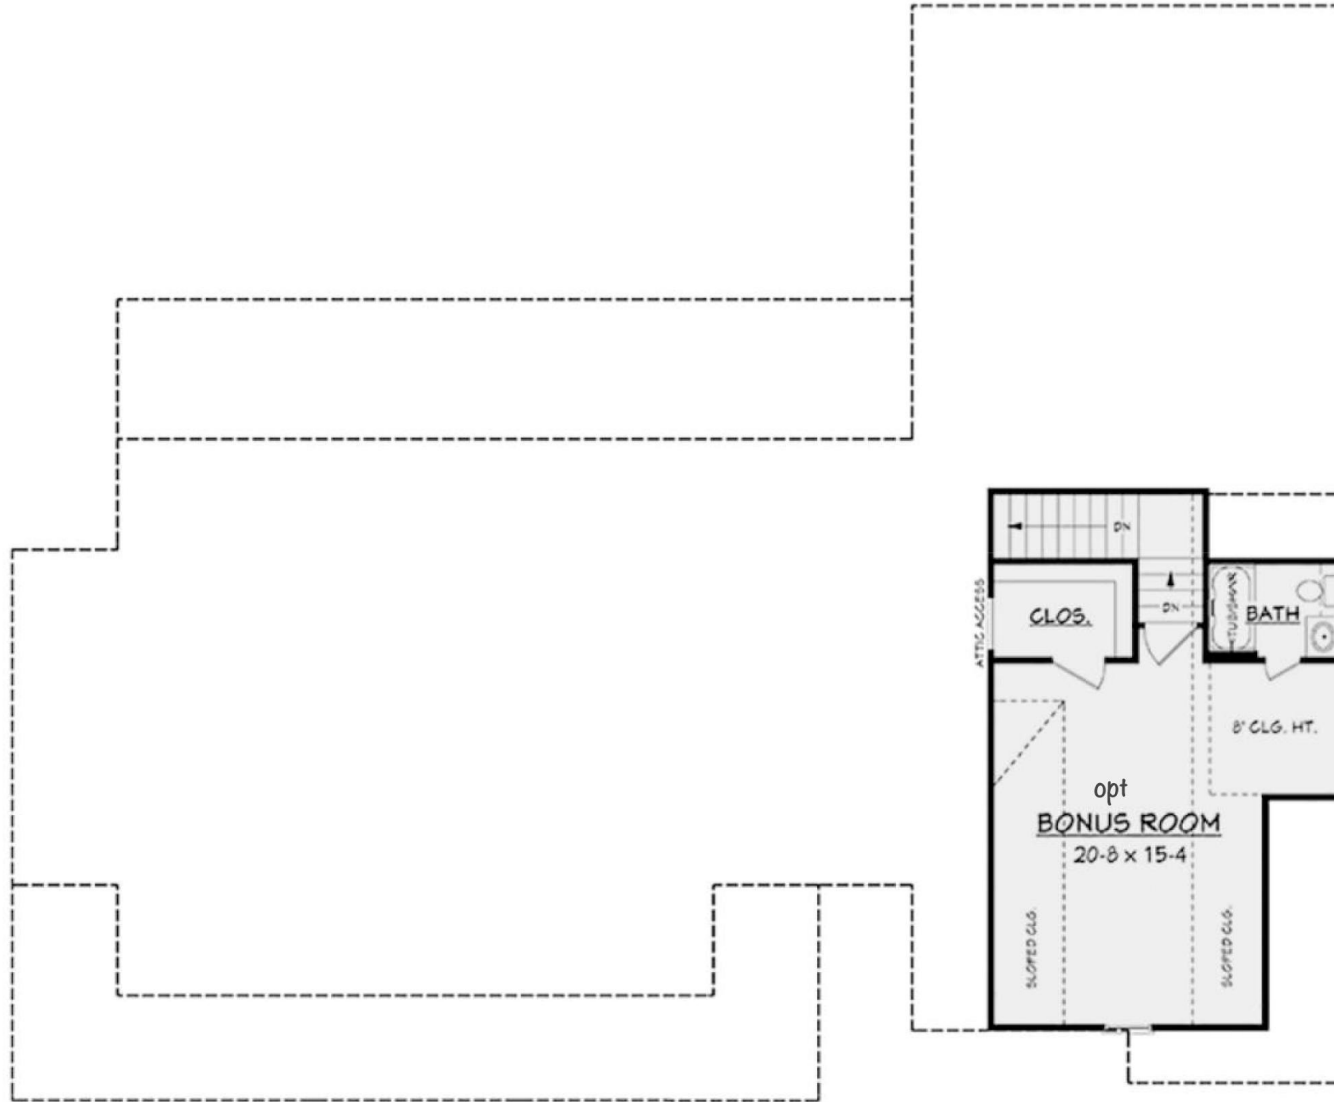

CAMBRIDGE

SQ FT 2,282 BEDS 3

BATHS 2

1/2 BATHS 1

STORIES 1

CARS 2

Optional Bonus & Bath

PRICES SUBJECT TO CHANGE WITHOUT NOTICE AND AT BUILDERS DISCRETION