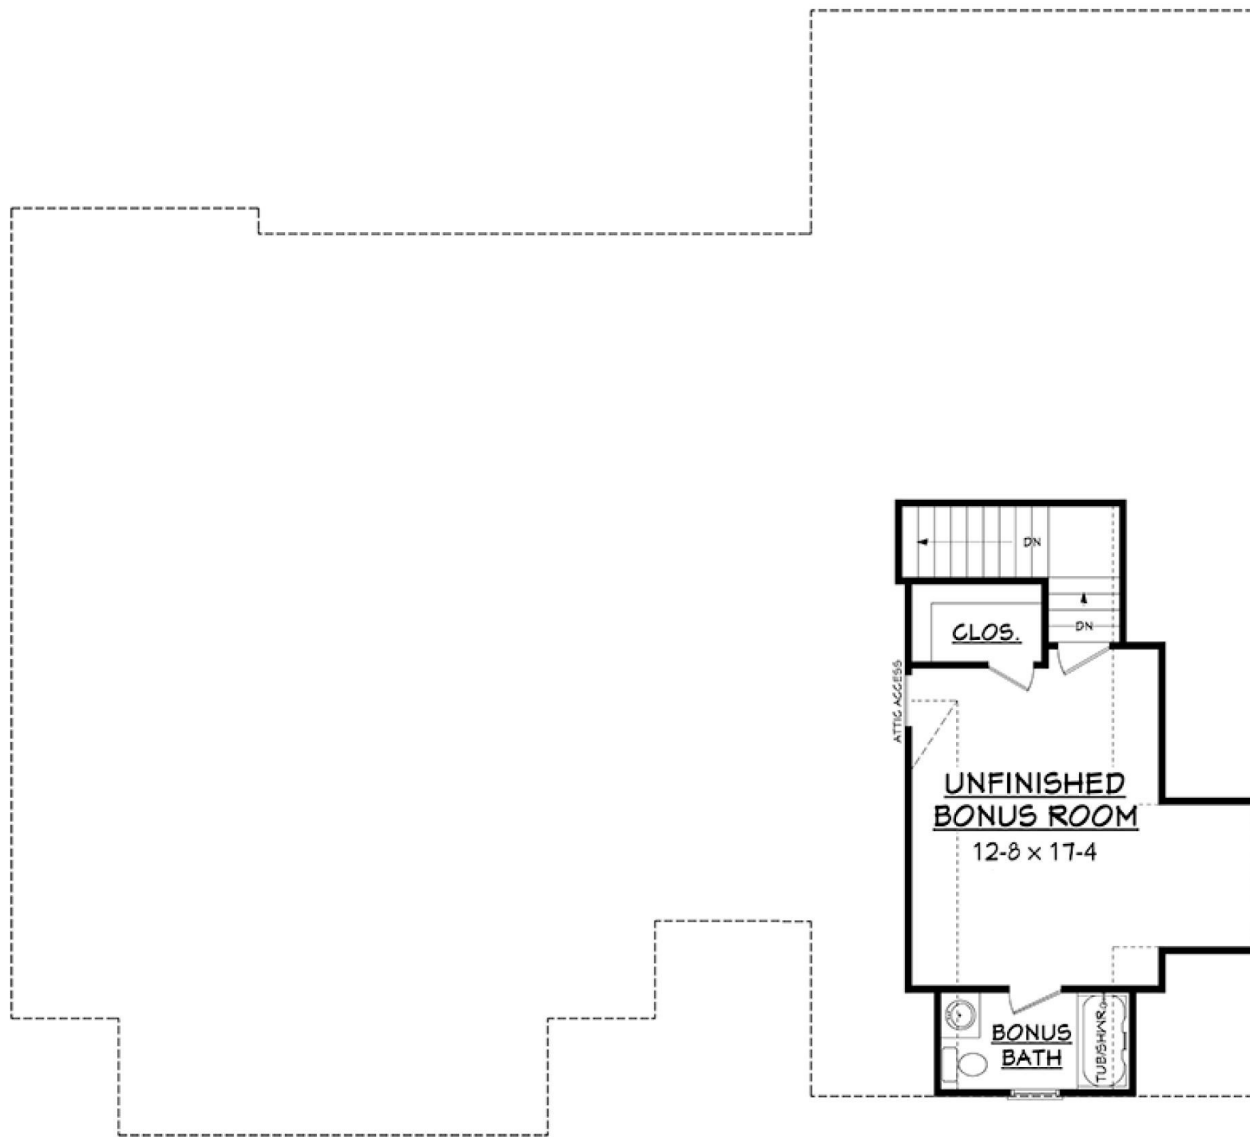

# BELMONT

SQ FT 1,988

BEDS 3-4

BATHS 2-3

1/2 BATHS 1

STORIES 1-2

CARS 2

PRICES SUBJECT TO CHANGE WITHOUT NOTICE AND AT BUILDERS DISCRETION

# BELMONT

SQFT 1,988

BEDS 3-4

BATHS 2-3

1/2 BATHS 1

STORIES 1-2

CARS 2

PRICES SUBJECT TO CHANGE WITHOUT NOTICE AND AT BUILDERS DISCRETION

# BELMONT

SQ FT 1,988

BEDS 3-4

BATHS 2-3

1/2 BATHS 1

STORIES 1-2

CARS 2

Optional Bonus & Bath