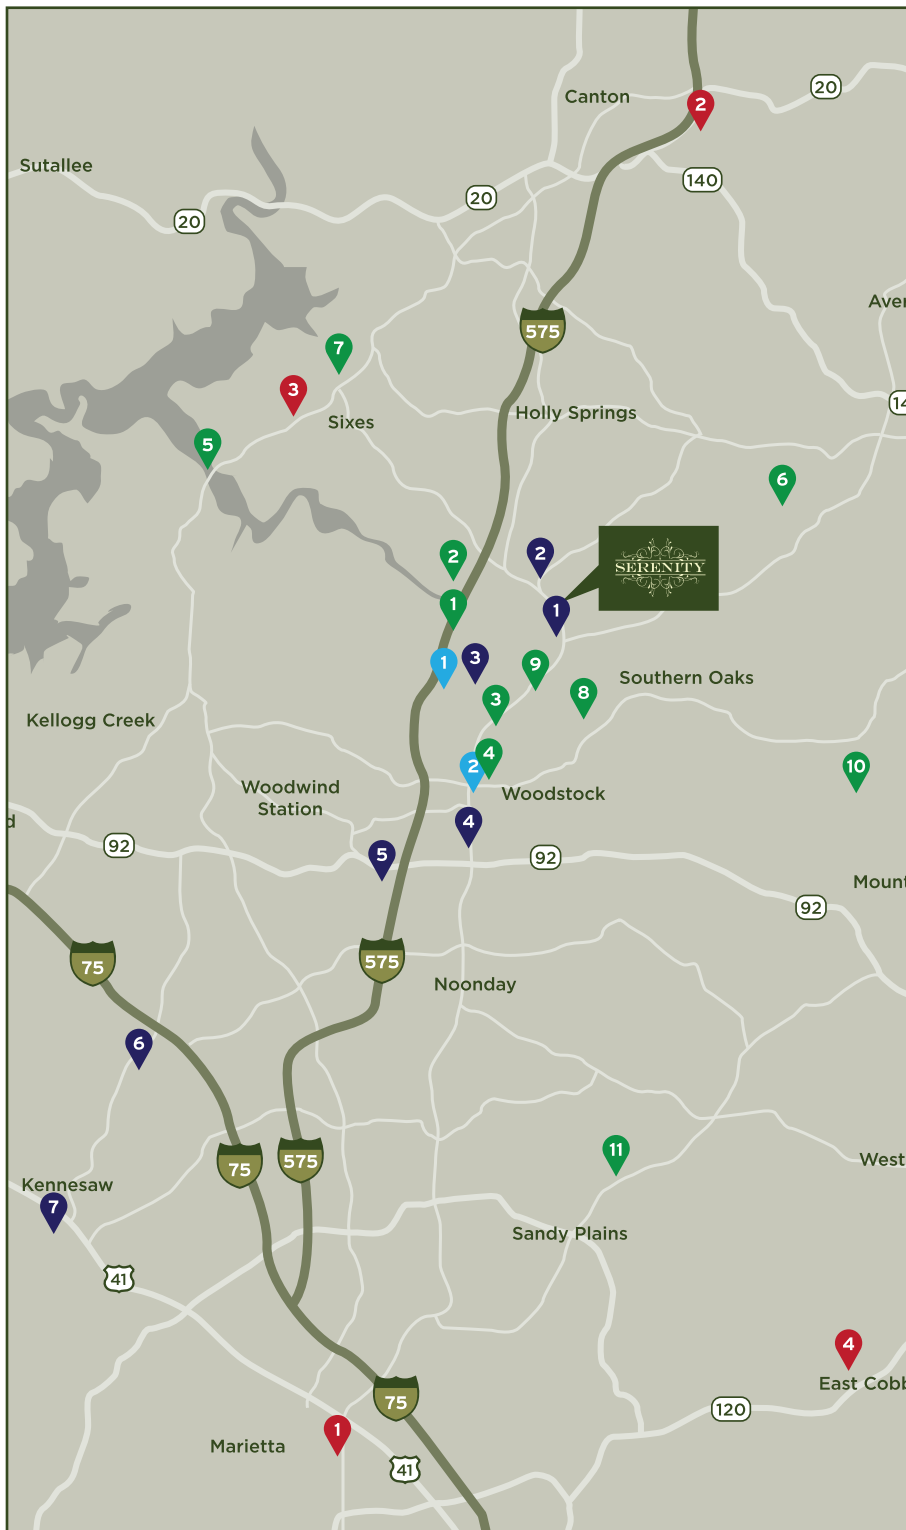

Points of Interest

MEDICAL

1. WellStar Kennestone Hospital
2. Northside Hospital Cherokee
3. WellStar Cherokee Health Park
4. WellStar East Cobb Health Park

GROCERIES & ESSENTIALS

1. Publix Super Market at Village Shoppes of East Cherokee
2. Kroger
3. Costco (Coming Soon)
4. Sam's Club
5. BJ's Wholesale
6. Home Depot
7. Rite Aid

PARKS & RECREATION

1. Olde Rope Mill Park
2. Cherokee County Aquatic Center
3. Woodstock Public Library
4. Woodstock City Park
5. Lake Allatoona
6. The Golf Club at Bradshaw Farm
7. BridgeMill Athletic Club
8. JJ Biello Park
9. Cherokee Tennis Center
10. Settindown Creek Course of Ansley Golf Club
11. Atlanta Country Club

SHOPPING & DINING

1. The Outlet Shoppes at Atlanta
2. Downtown Woodstock (Restaurants & Shopping)